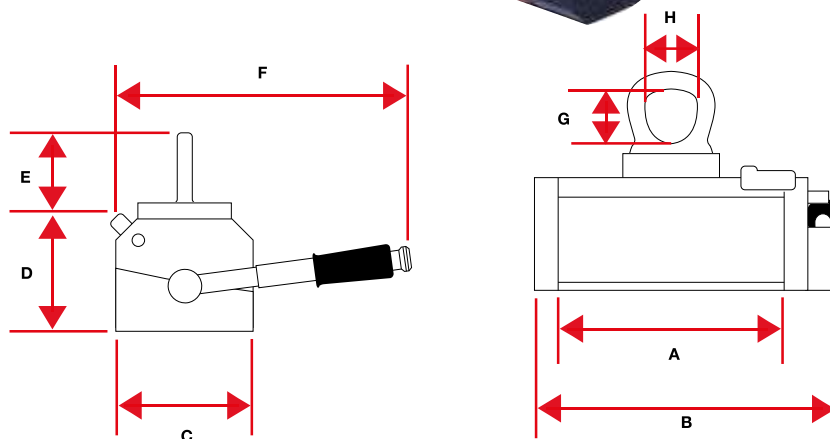

Technical Data

Product	Unit Weight kg	SWL* kg	Flat Section		Round Section			Dimensions mm							
			Thickness Min. mm	Length Max. mm	SWL* kg	Diameter Max. mm	Length** Max. mm	A	B	C	D	E	F	G	H
LM0125	4.5	125	20	1500	50	250	1500	110	146	76	62	54	150	30	27
LM0250	8.5	250	25	1500	100	300	1500	165	205	90	72	78	200	45	40
LM0500	17.5	500	30	2000	200	400	2000	225	275	106	88	103	243	53	48
LM1000	36.5	1000	45	3000	400	450	3000	325	383	136	103	113	365	59	52
LM2000	79	2000	55	3000	800	600	3000	400	470	186	132	170	526	88	79

*Safe working load

⚠ **Do not operate at maximum length and maximum diameter on the same item. ALWAYS work within SWL stated.