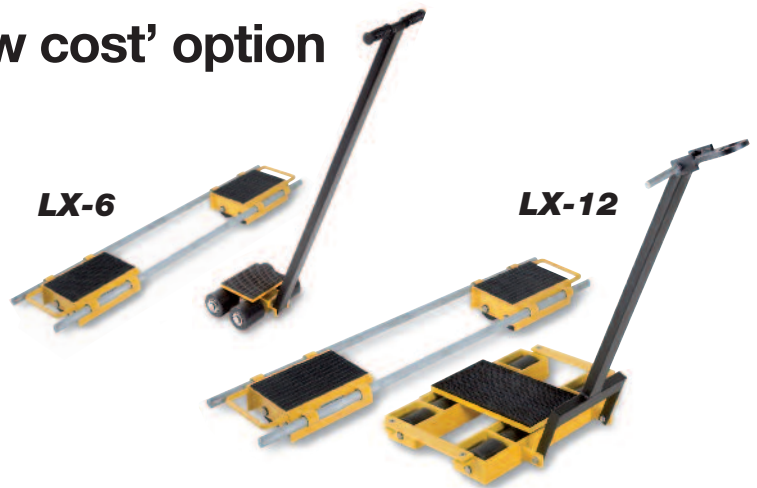

# LX 'BUDGET' NYLON WHEELED SKATES

## Load moving skates - 'low cost' option

**Capacities: 6000 and 12000kg**

This LX range of load moving systems are now available as a 'low cost' alternative to our premium Steerman range of skates.

These three point loading systems comprise of a steerable front and a pair of adjustable rear skates that are supplied complete and ready to use.

The steerable front skates (LX-6F and LX-12F) are supplied complete with steering handle/towing bar and the rear skates (LX-6/12R) are supplied complete with two adjustable alignment bars.

Model	Article number	Capacity tonne	Number of wheels	Wheel diameter mm	Load area front skate mm	Load area rear skate x width mm	Weight kg	Height mm	Price £
LX-6	13600004	6	12	85 x 90	185 x 150	300 x 250	45.0	115	<b>£281</b>
LX-12	13600005	12	16	85 x 90	400 x 220	300 x 250	96.0	115	<b>£419</b>
LX-6F	13600001	3	4	85 x 90	185 x 150	-	15.0	115	<b>£101</b>
LX-12F	13600002	6	8	85 x 90	400 x 220	-	66.0	115	<b>£239</b>
LX-6/12R	13600003	6	8	85 x 90	-	300 x 250	30.0	115	<b>£180</b>

## RPB ROLLER PINCH BARS

Steerman's new roller pinch bar is an ideal companion to the professional load mover.

Its compact and light weight design makes it simple and very easy to use and transport. With its low toe plate height, it is able to get into the tightest gaps.